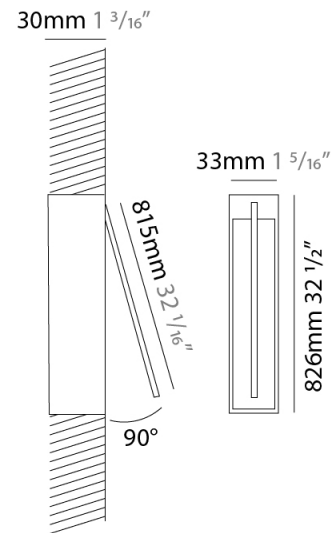

PROJECT	_____
TYPE	_____
SPECIFIER	_____
QUANTITY	_____
DATE	_____

SPILLO 1 ROD RECESSED

D46009- _____ - _____
base number   Color   Finish
                         Temperature   Options

1. To build a product code in our configurator select the specify button on the base model # product page
2. To build a manual product code on this datasheet choose from the options listed below in blue font and add the suffix to the base model #

GENERAL

Series: Spillo
Subseries: Spillo 1 Rod
Brand: Icone
Division: Design
Mounting Type: Recessed
Mounting Location: Wall
Subcategory: Ambient

PHYSICAL

Shape: Rectangle
Width (mm): 33
Width (in): 1 ⁵/₁₆
Height (mm): 826
Height (in): 32 ¹/₂
Min. Recessing Depth (mm): 30
Min. Recessing Depth (in): 1 ³/₁₆
Light Distribution: Adjustable
[Fixture Finish: WHI / BLK / CHR / BGD](#)
Fixture Material: Brass

ELECTRICAL

Lamp Type: LED
Total Output Wattage (W): 10.56
Dimming: 0-10V Dimming
Driver Included: No
Driver Location: Remote
Driver Type: Constant Voltage - 120Vac
Driver Class: Class 2
Input Voltage (V): 120
Output Voltage (V): 12
Upon Request: (Not included, see components) 0-10Vdc dimming / 277Vac

LED

[Color Temperature (°K): 2700 / 3000](#)
Nominal Lumen (lm): 880
CRI: >90 CRI
Lamp Life (hrs): 50000

OPTICAL

Adjustability: Tilt 120°

RATINGS AND CERTIFICATIONS

Certified By: Certified for North American Standards
IP rating: IP20