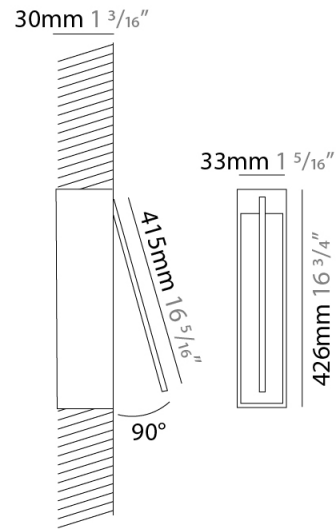

SPILLO 1 ROD RECESSED

D46006- _____ - _____

base number   Color   Finish
Temperature   Options

1. To build a product code in our configurator select the specify button on the base model # product page
2. To build a manual product code on this datasheet choose from the options listed below in blue font and add the suffix to the base model #

GENERAL

Series: Spillo
Subseries: Spillo 1 Rod
Brand: Icone
Division: Design
Mounting Type: Recessed
Mounting Location: Wall
Subcategory: Ambient

PHYSICAL

Shape: Rectangle
Width (mm): 33
Width (in): 1 ⁵/₁₆
Height (mm): 426
Height (in): 16 ³/₄
Min. Recessing Depth (mm): 30
Min. Recessing Depth (in): 1 ³/₁₆
Light Distribution: Adjustable
[Fixture Finish: WHI / BLK / CHR / BGD](#)
Fixture Material: Brass

ELECTRICAL

Lamp Type: LED
Total Output Wattage (W): 4.8
Dimming: 0-10V Dimming
Driver Included: No
Driver Location: Remote
Driver Type: Constant Voltage - 120Vac
Driver Class: Class 2
Input Voltage (V): 120
Output Voltage (V): 12
Upon Request: (Not included, see components) 0-10Vdc dimming / 277Vac

LED

[Color Temperature (°K): 2700 / 3000](#)
Nominal Lumen (lm): 440
CRI: >90 CRI
Lamp Life (hrs): 50000

OPTICAL

Adjustability: Tilt 120°

RATINGS AND CERTIFICATIONS

Certified By: Certified for North American Standards
IP rating: IP20